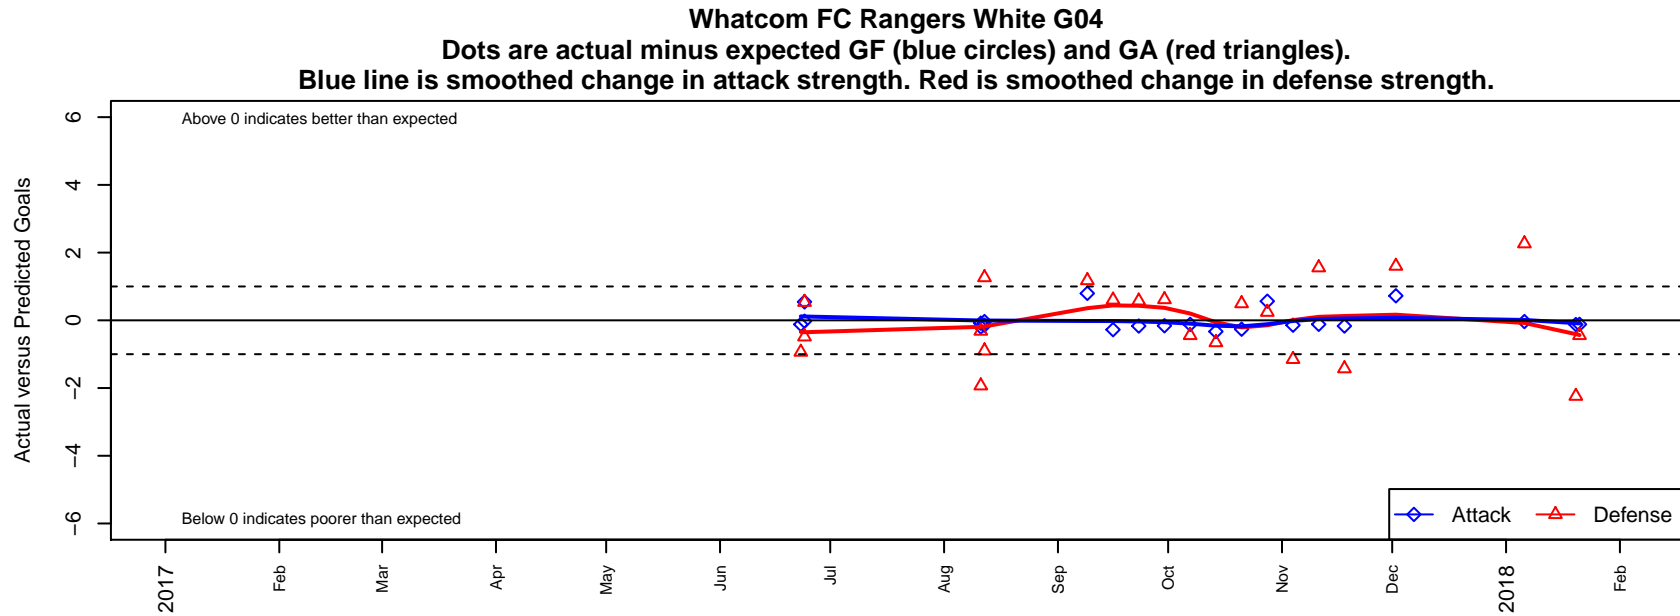

**attack and defense variance (black dot)
relative to other teams
and top 10 in region**

**attack and defense rating
relative to others at age
and all opponents in last 13 months**

Whatcom FC Rangers White G04

Whatcom FC Rangers
Bellingham, WA
G04 total strength=613
attack=0.29 defense=0.94
fall league = NPSL Div 3 (04) U14

alt names used:
53 Whatcom FC Rangers G 2004 White
94 Whatcom FC Rangers G 2004 White
Whatcom FC Rangers G04 White
Whatcom FC Rangers – G04 White

Venues played:
2017 Baker Blast U14
2017 Rimland Challenge COPA U14
2017 NPSL Division 3 (04) U14
2017 Founders Cup G04 Div A